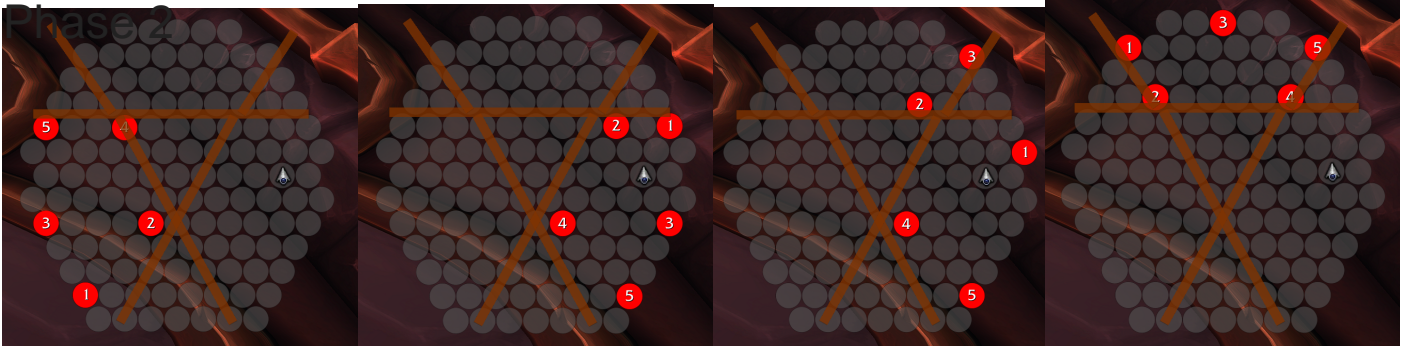

Echo of Neltharion

Markers

Volcanic Heart

Images

Wall Breaker (Mythic)

A player targeted by Rushing Darkness will be chosen as the wall breaker. They will be marked () and send a message in say chat. This is restricted to Mythic difficulty on stage 1.

Positions

1	Ersanth
2	Sikanda
3	Shockdozer
4	Rolanor
5	Graggars
6	Plúto
7	Promise
8	Arimist
9	Zathpala
10	Moonicom
11	Allhathural
12	Mirxis
13	Saeyra
14	Keyonna
15	Honduh
16	Kiques
17	Moonvest
18	Zarillion
19	Kall
20	Syraxese

P3 Mythic Positions

1

2

3

Uses the BDG/Angered WA
<https://wago.io/21o-Hvmjh>

Assign each portal spot to a person based on their position in the list. You should assign the tanks to 1+2 meeles to 3-x ranges to x-20.

1st: Boss at D E
 2nd: Boss at 3

Green: Your assigned portal
 Blue: If positioning fucks up, these portals spawn
 Red: Other portals

WeakAuras

- [Liquid Aberrus Pack](#)
- [Liquid Anchors](#)
- [BDG/Angered - Neltharion Portal+Heart Map](#)